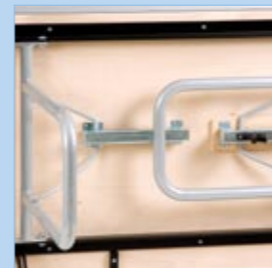

Fold out curved metal supports on both sides and snap into place.