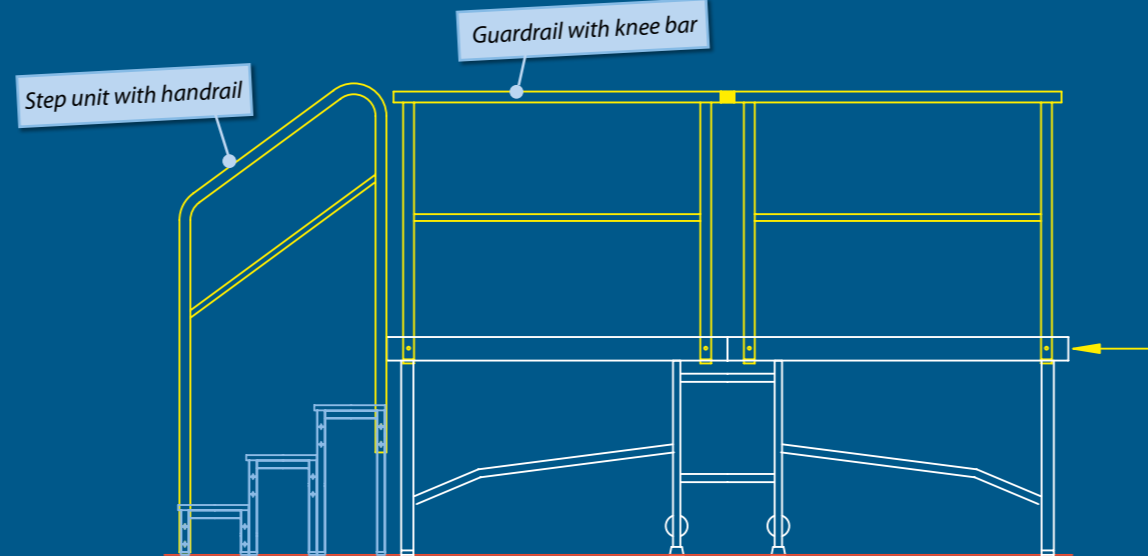

Accessories

Speedi & Speedi vario