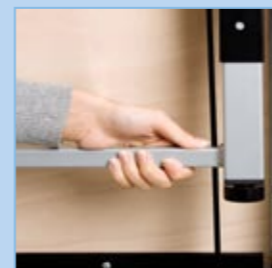

One person* can set up a stage or catwalk in just a few minutes.

Step 2 - Unfold it:

Quick to set up thanks to robust mechanism.

Adjusting the height: Remove pins, extend legs, re-secure.

Fold out curved metal supports on both sides and snap into place.