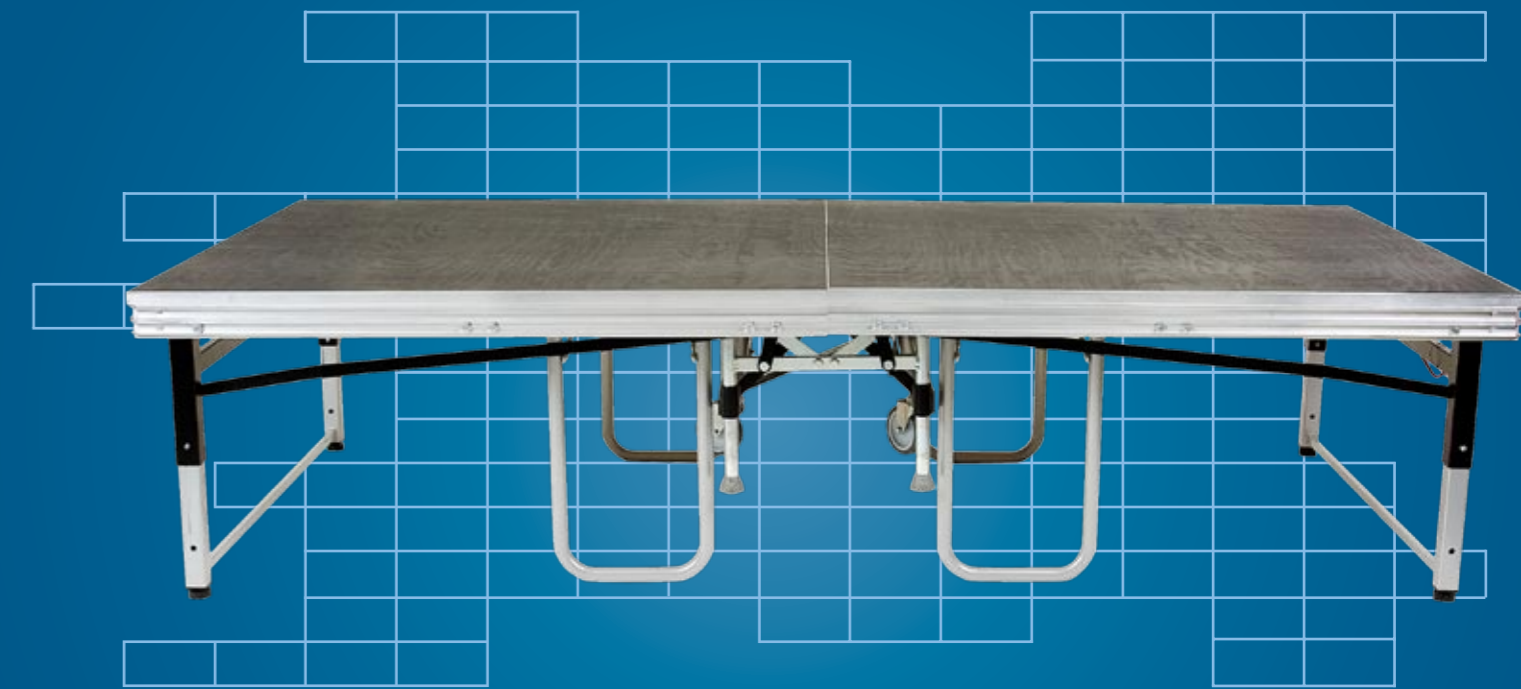

Comprehensive accessories round off the stage perfectly.
Wood panel or stage skirting with Velcro fastenings hide the legs and aluminium frame.