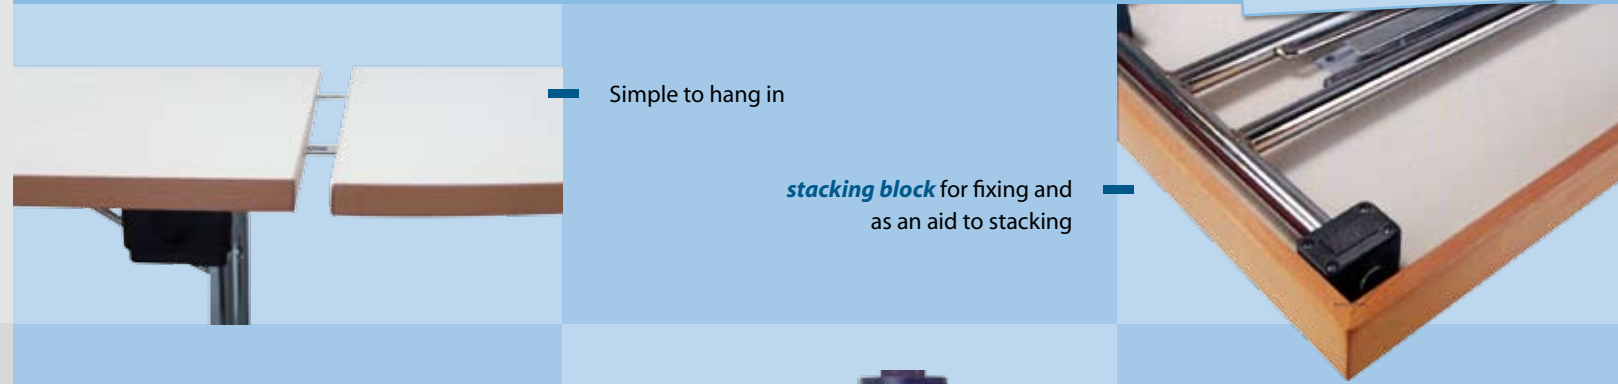

Dialog & Meeting

Two indispensable folding table systems for professional requirements

Our two robust and stable folding table systems can be used everywhere. Whether in multi-purpose halls or auditoriums, for conferences or in schools - both models can be set up and taken down with just a few deft movements requiring little strength.

Stacking blocks protect the table tops and avoid damage.

Simple to hang in

stacking block for fixing and as an aid to stacking