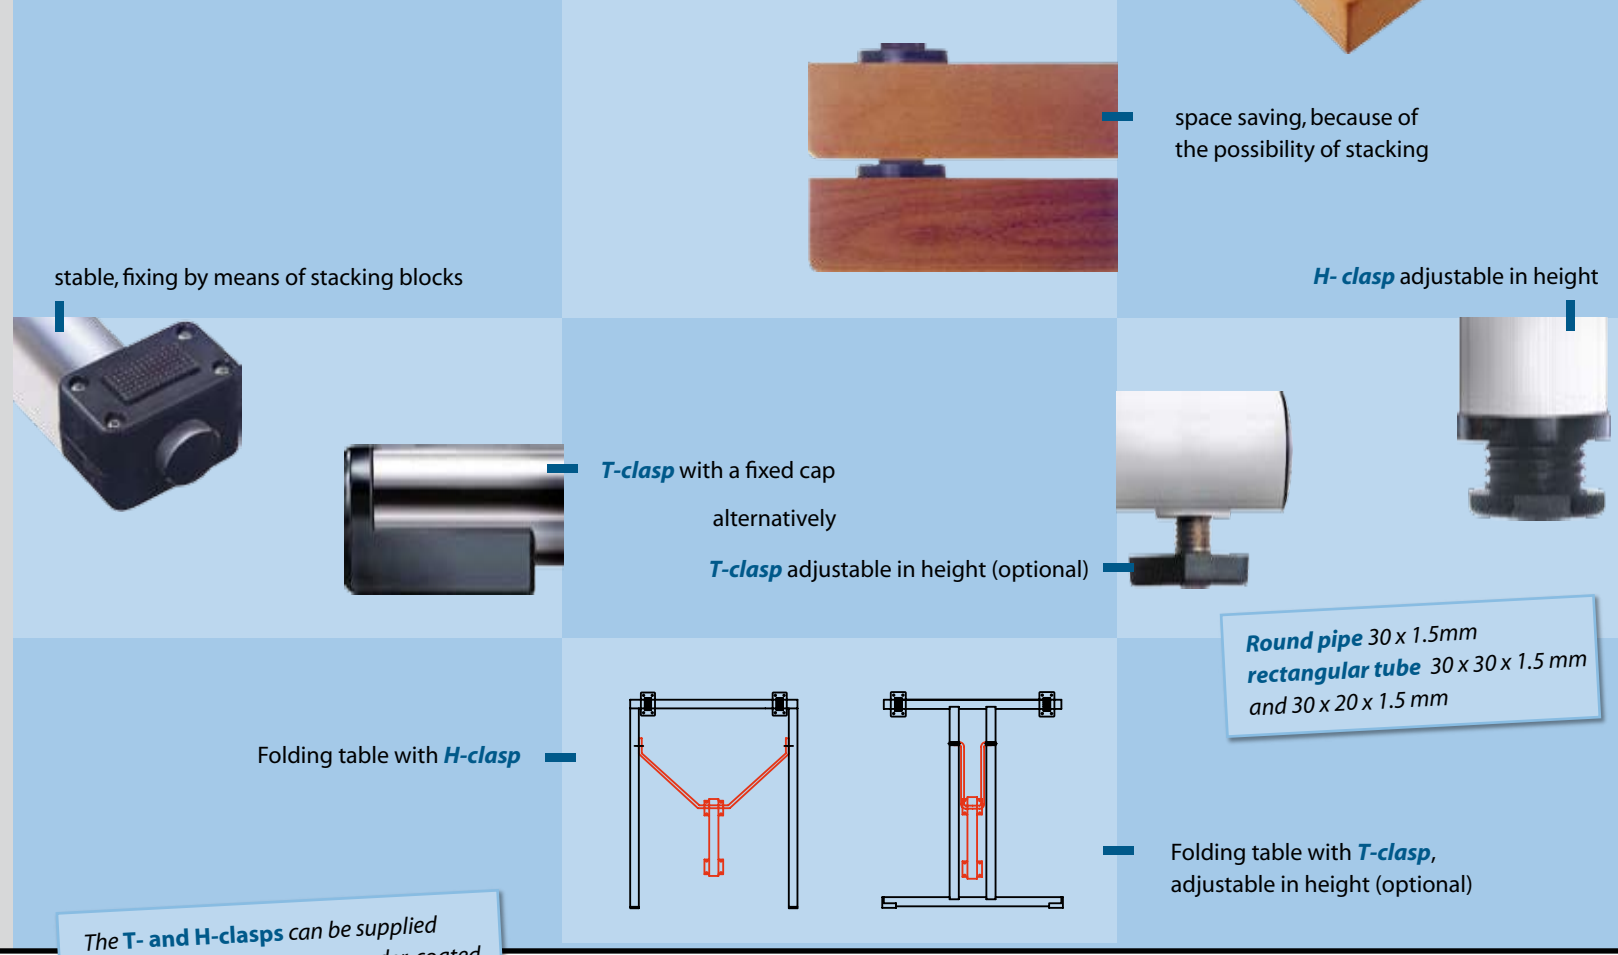

## Meeting

Folding table with a beech wood frame

The „Big Brother“ of the Dialog model is our folding table Meeting. Its beech wood frame 70 mm high and 20 mm thick and the optional table top in beech wood look create a pleasant atmosphere in the room. Also of a high quality: the stable clasps, chromium-plated or powder-coated.

Practical angled-pieces can be inserted with one deft movement.

stable, fixing by means of stacking blocks

space saving, because of the possibility of stacking

H-clasp adjustable in height

T-clasp with a fixed cap alternatively