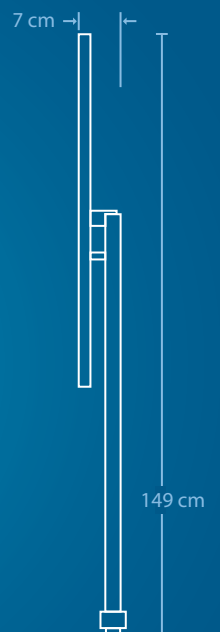

Its weight of ca. 20 kg and its integrated anti-folding mechanism guarantee absolute stability.

In your warehouse it is a real space-saver: folded down, Bistro is a mere 7 cm in depth.

It can be set up and taken down with just one left movement.

Folded down, BISTRO is a mere 7 cm in depth

Table Tops of different materials

stone grey

HPL-coated chipboard for indoors

Diameter: 91 cm

Thickness: 1.9 cm

Standard colours:

stone-grey with grey or black soft-PVC-edgings
sand-beige with dark-brown soft-PVC-edgings
other coloured surfaces upon demand

sand-beige

marble

Sevelit top

for outdoors

Diameter: 86 cm

Standard colours:

Marble with a white edge
Granite with a black edge
other coloured surfaces upon demand

Characteristics: